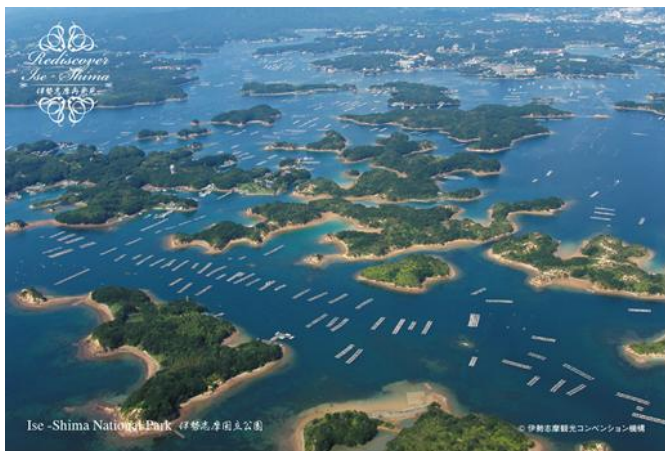

【商品デザイン】

(1) 伊勢志摩国立公園

(2) 夫婦岩

(3) 宇治橋

(4) 内宮第二鳥居

あて名面 (4種共通デザイン)

POST CARD

切手貼り付け欄

message

Rediscover Ise-Shima  
伊勢志摩再発見

A template for a postcard. It features a red border. At the top, it says 'POST CARD'. Below that, there are two red dots and a red box for a stamp, with the text '切手貼り付け欄' (Stamp placement area) below it. In the middle, there is a red line with the word 'message' and several horizontal lines for writing. At the bottom, there is a red box for an address and the text 'Rediscover Ise-Shima 伊勢志摩再発見'.